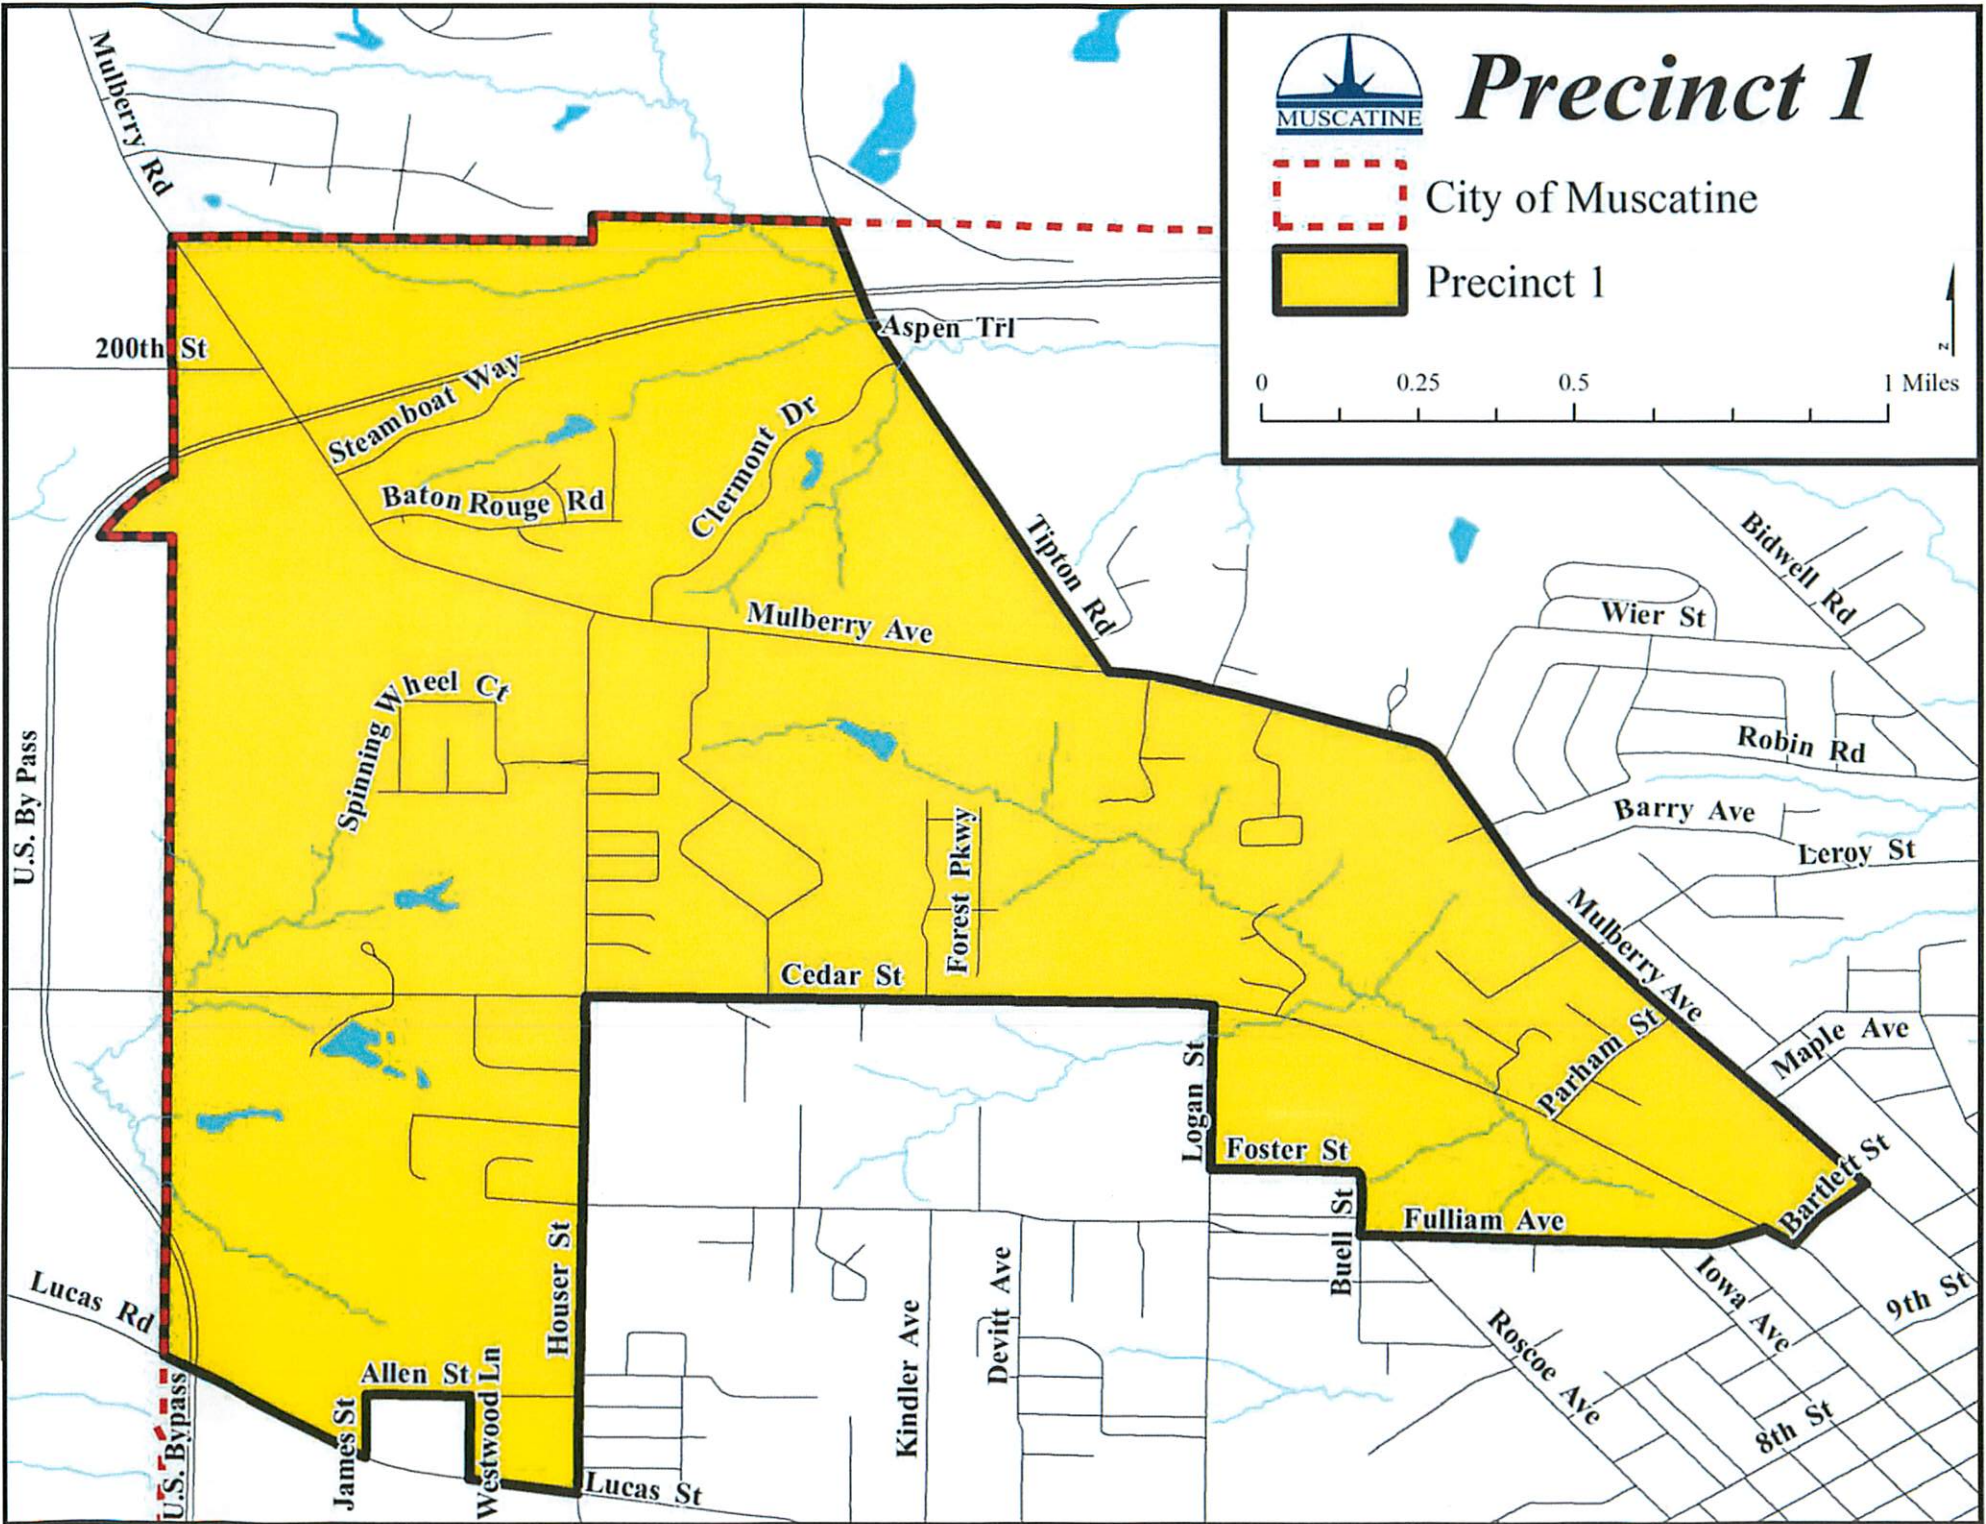

Ward 1

City of Muscatine

Ward 1

0 0.125 0.25 0.5 Miles

MUSCATINE

Precinct 1

City of Muscatine

Precinct 1

Precinct 2

City of Muscatine

Precinct 2

0 0.125 0.25 0.5 Miles