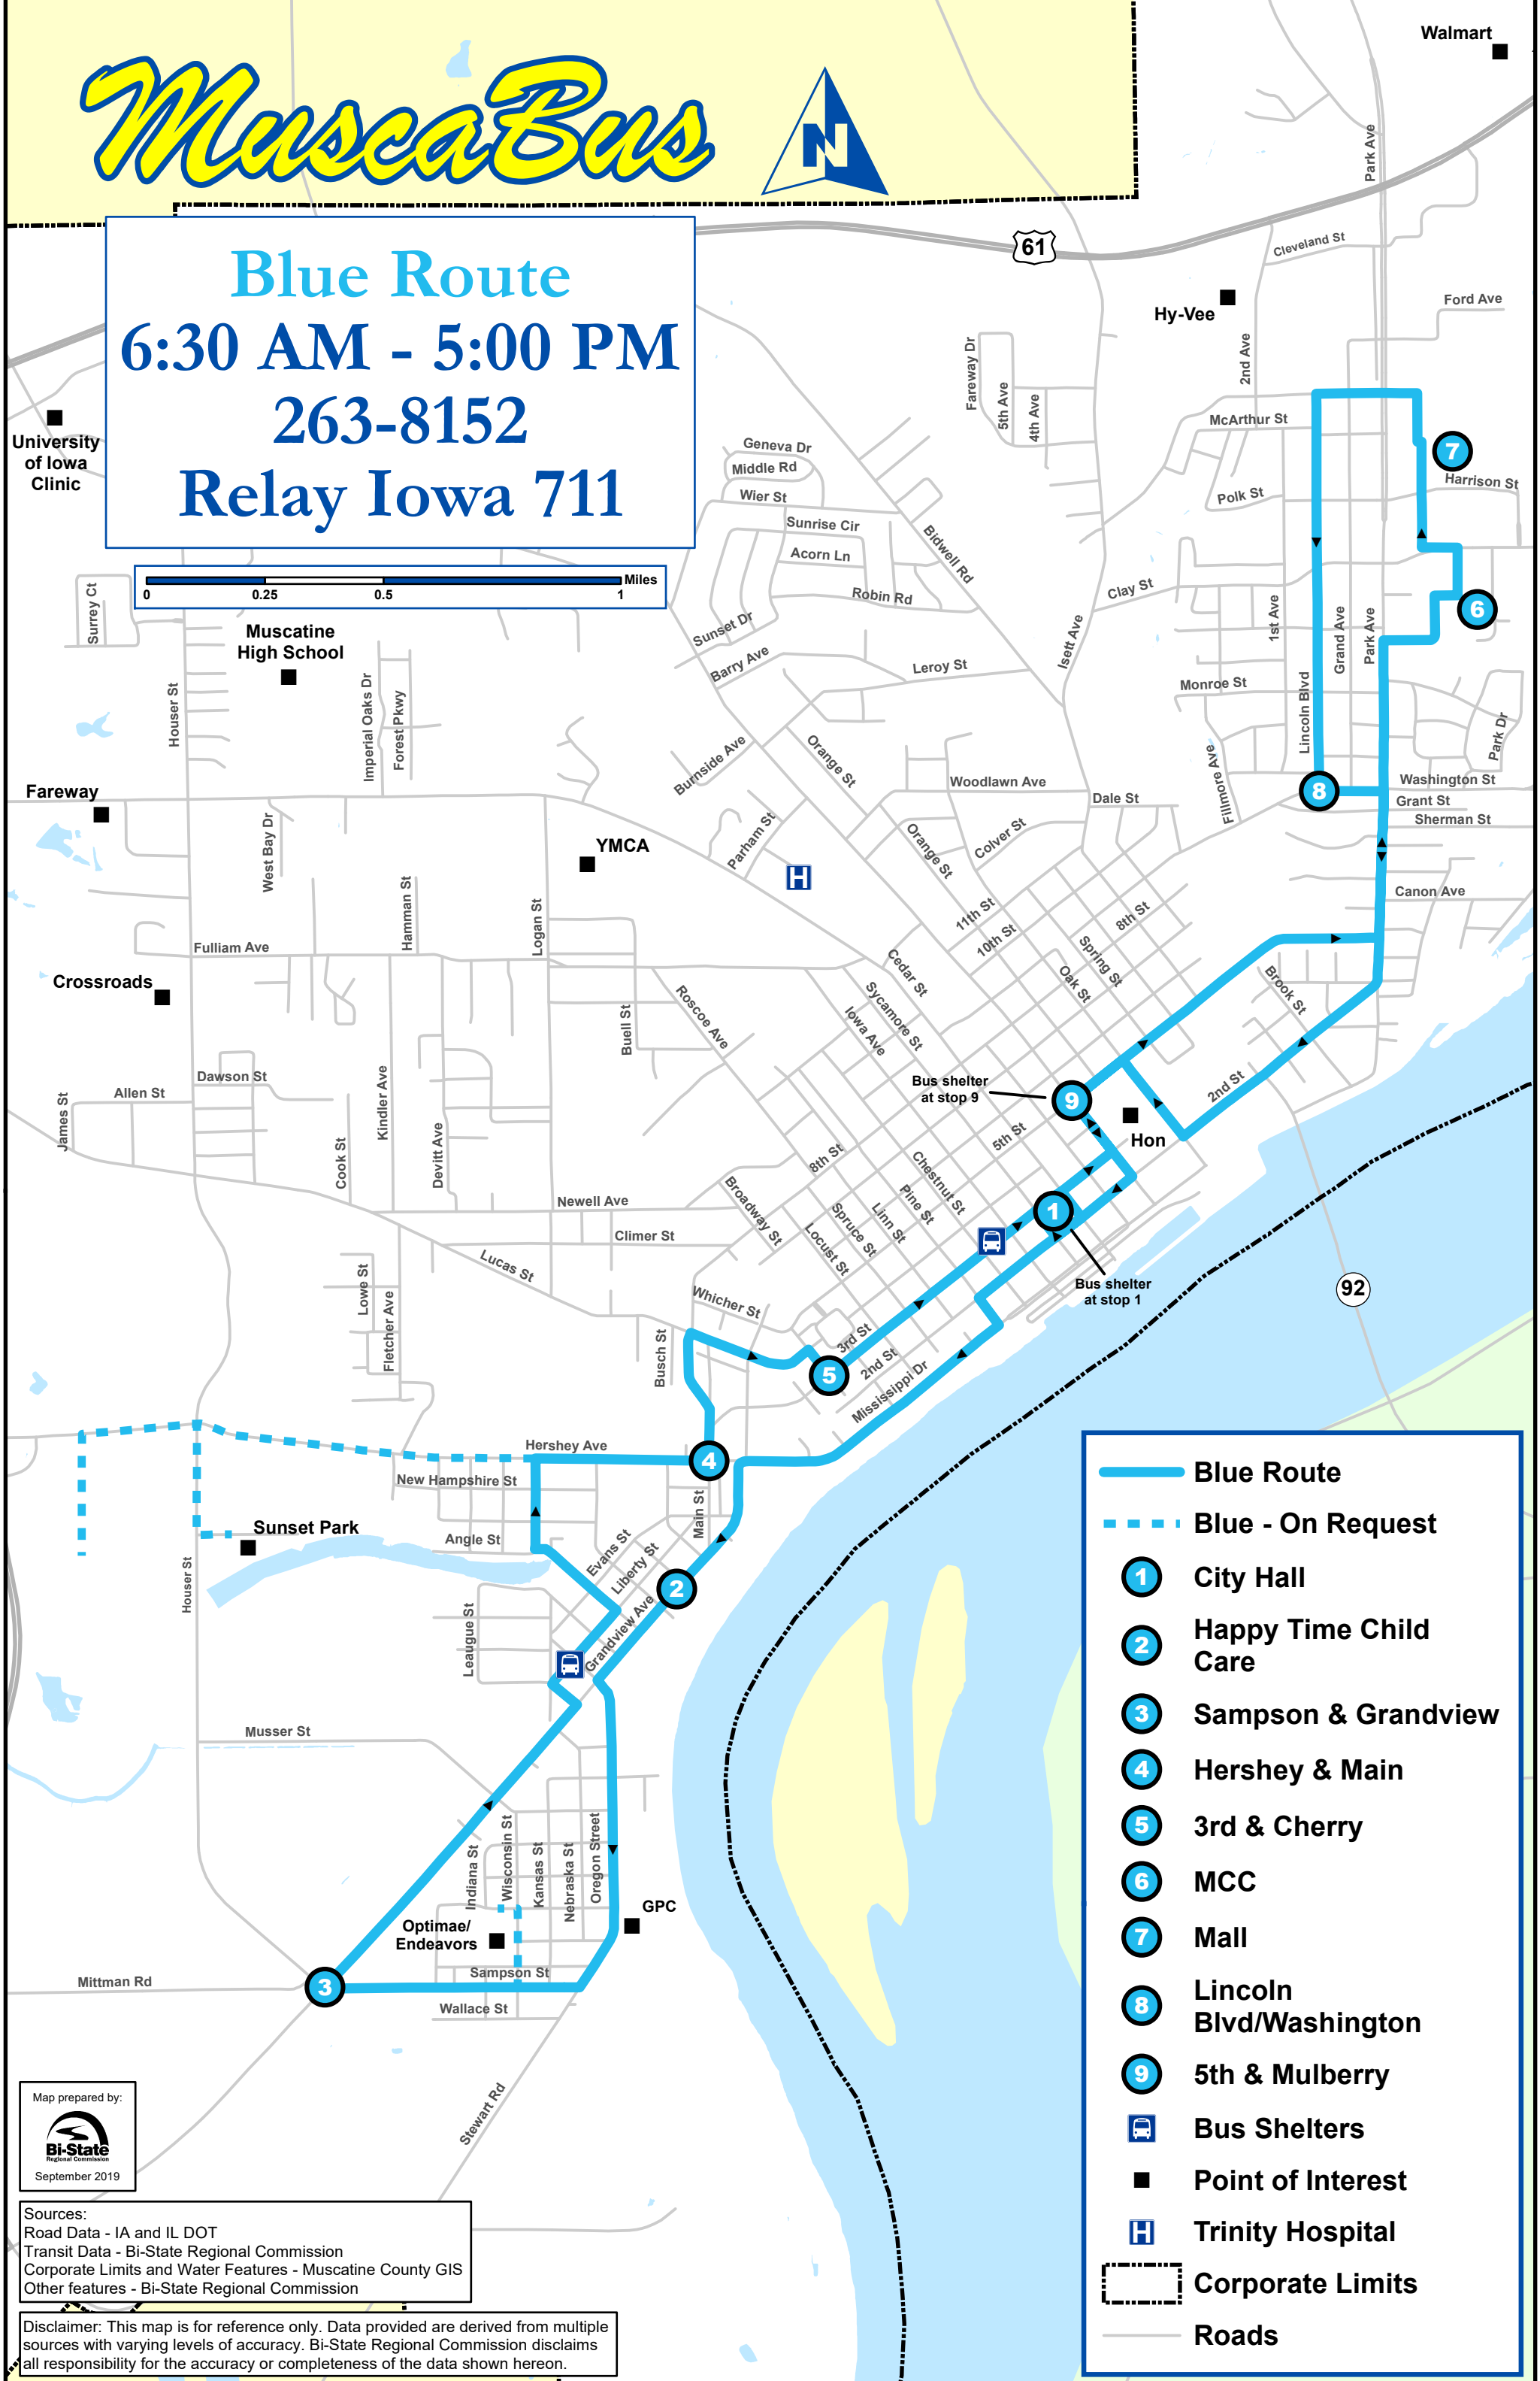

# MuscaBus

**Blue Route**  
**6:30 AM - 5:00 PM**  
**263-8152**  
**Relay Iowa 711**

- Blue Route
- Blue - On Request
- City Hall
- Happy Time Child Care
- Sampson & Grandview
- Hershey & Main
- 3rd & Cherry
- MCC
- Mall
- Lincoln Blvd/Washington
- 5th & Mulberry
- Bus Shelters
- Point of Interest
- Trinity Hospital
- Corporate Limits
- Roads

Map prepared by:  
  
 September 2019

Sources:  
 Road Data - IA and IL DOT  
 Transit Data - Bi-State Regional Commission  
 Corporate Limits and Water Features - Muscatine County GIS  
 Other features - Bi-State Regional Commission

Disclaimer: This map is for reference only. Data provided are derived from multiple sources with varying levels of accuracy. Bi-State Regional Commission disclaims all responsibility for the accuracy or completeness of the data shown hereon.