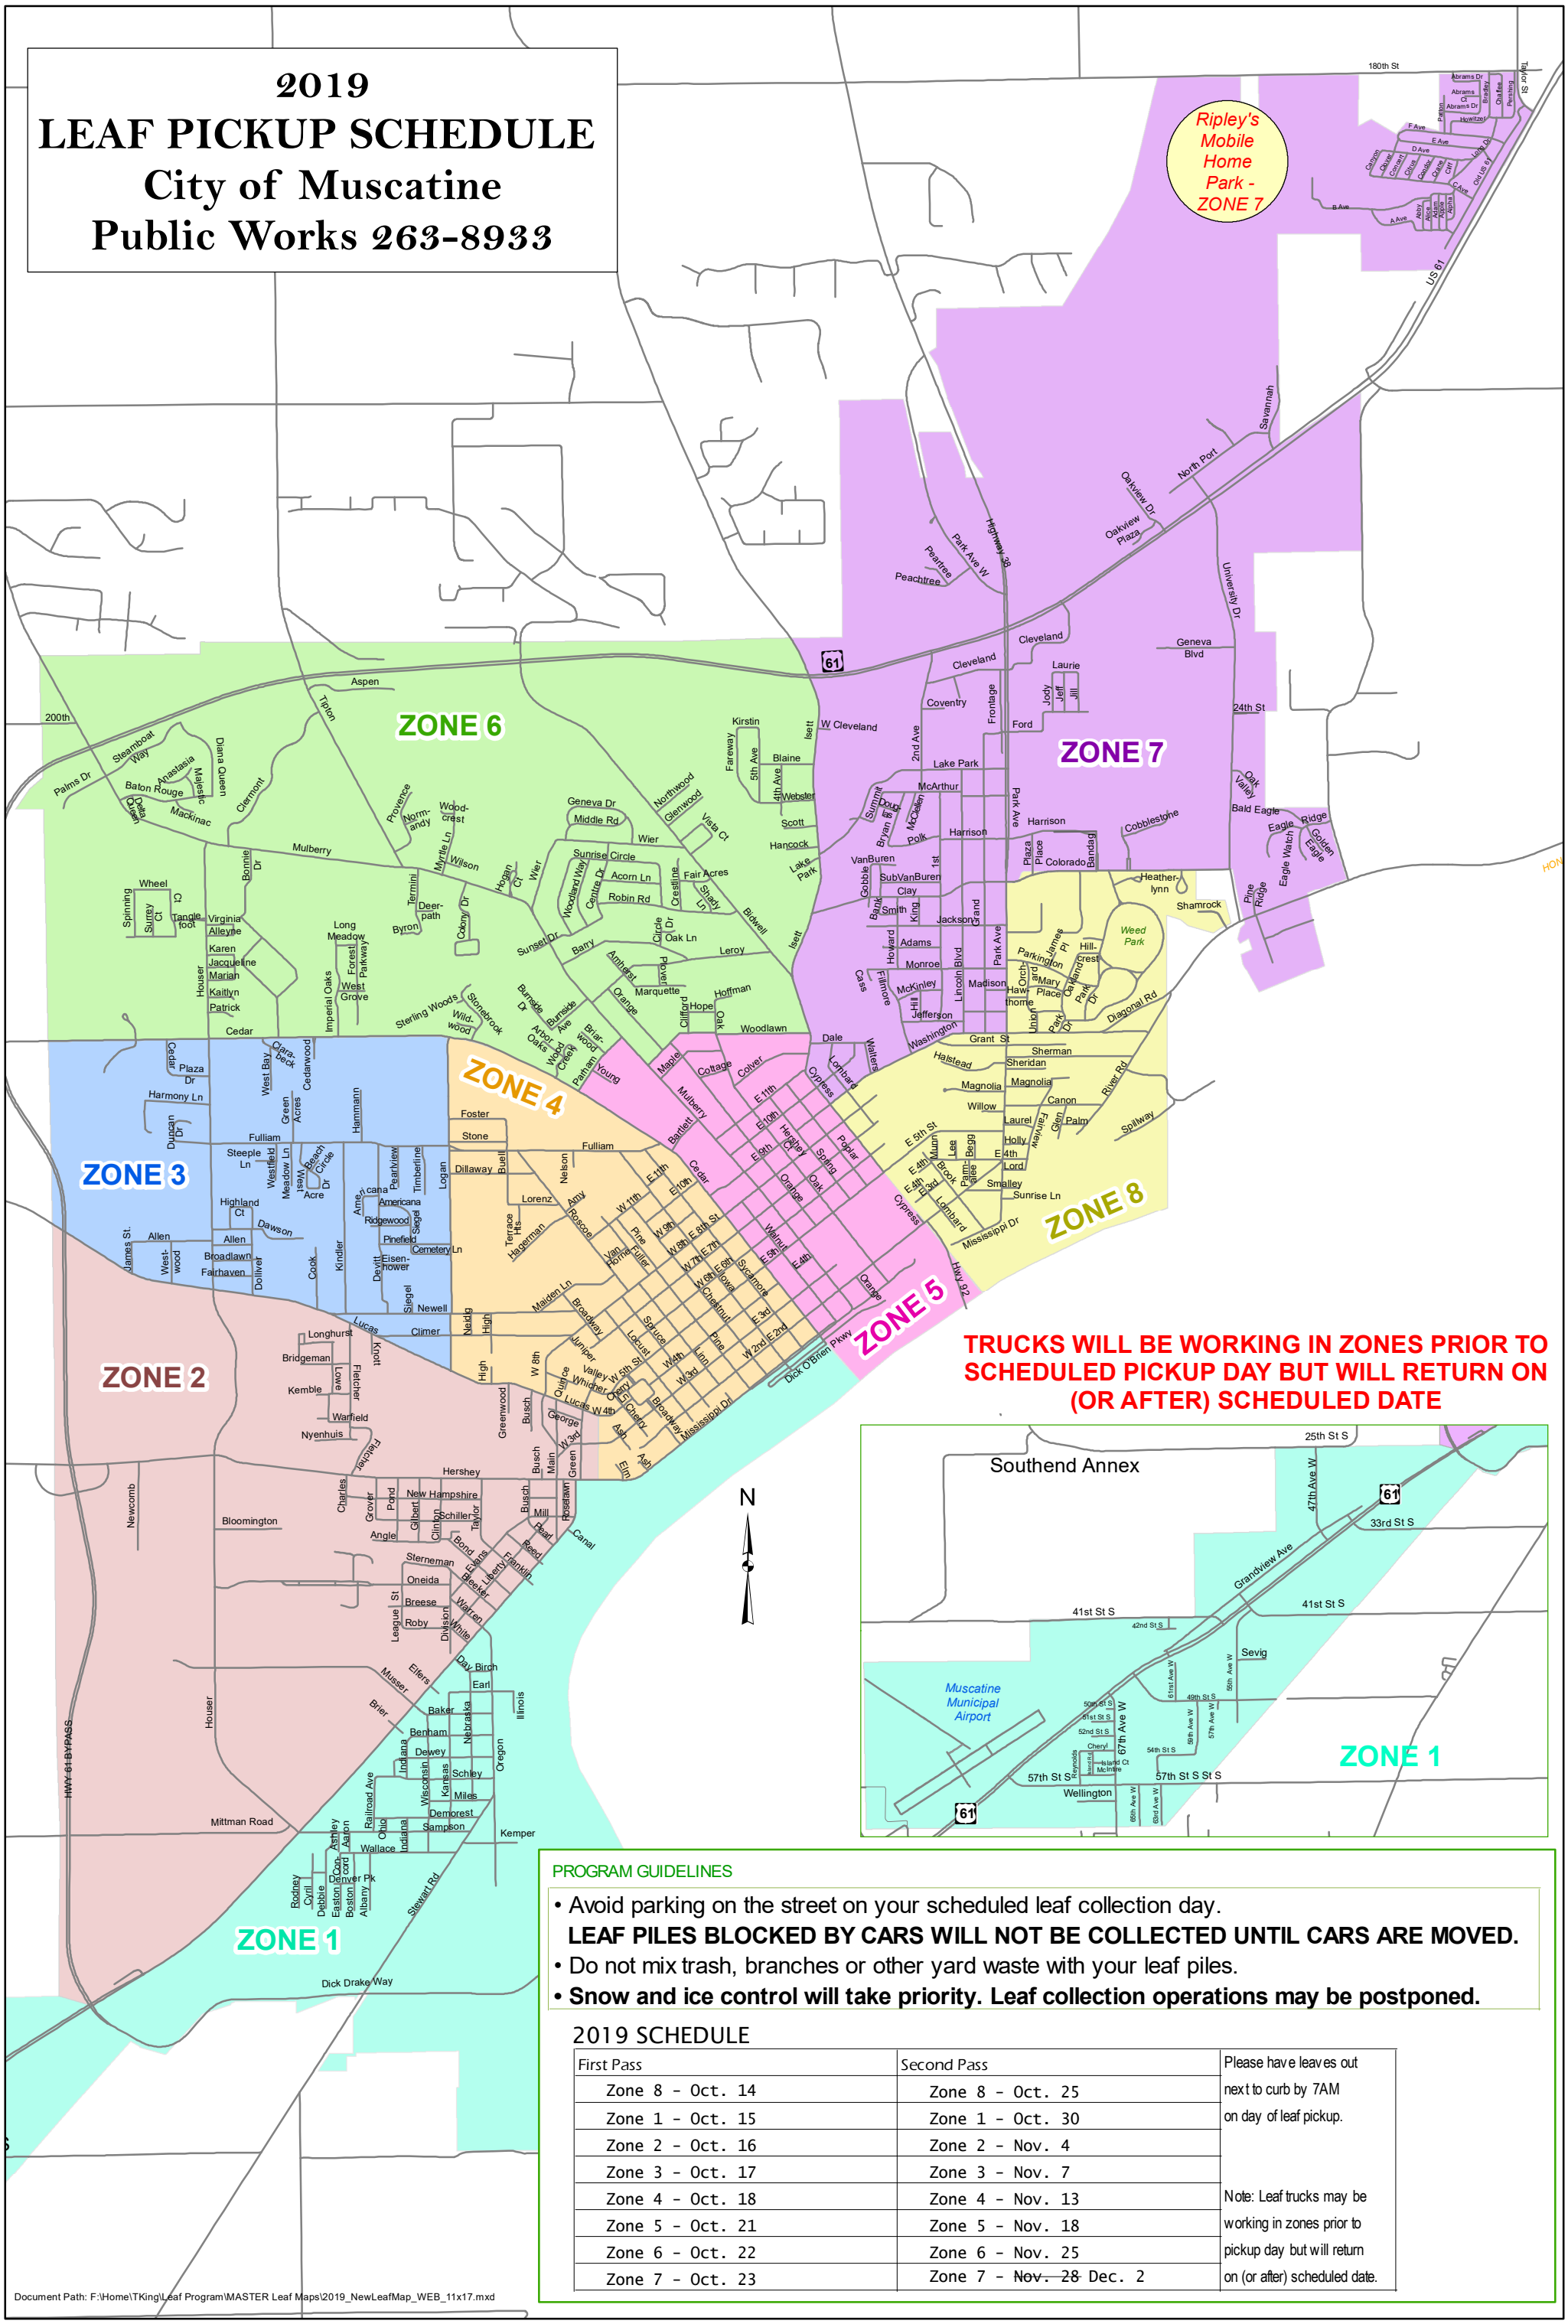

2019 LEAF PICKUP SCHEDULE City of Muscatine Public Works 263-8933

Ripley's
Mobile
Home
Park -
ZONE 7

- PROGRAM GUIDELINES**
- Avoid parking on the street on your scheduled leaf collection day.
 - **LEAF PILES BLOCKED BY CARS WILL NOT BE COLLECTED UNTIL CARS ARE MOVED.**
 - Do not mix trash, branches or other yard waste with your leaf piles.
 - **Snow and ice control will take priority. Leaf collection operations may be postponed.**

2019 SCHEDULE

First Pass	Second Pass	
Zone 8 - Oct. 14	Zone 8 - Oct. 25	Please have leaves out next to curb by 7AM on day of leaf pickup.
Zone 1 - Oct. 15	Zone 1 - Oct. 30	
Zone 2 - Oct. 16	Zone 2 - Nov. 4	Note: Leaf trucks may be working in zones prior to pickup day but will return on (or after) scheduled date.
Zone 3 - Oct. 17	Zone 3 - Nov. 7	
Zone 4 - Oct. 18	Zone 4 - Nov. 13	
Zone 5 - Oct. 21	Zone 5 - Nov. 18	
Zone 6 - Oct. 22	Zone 6 - Nov. 25	
Zone 7 - Oct. 23	Zone 7 - Nov. 28 Dec. 2	