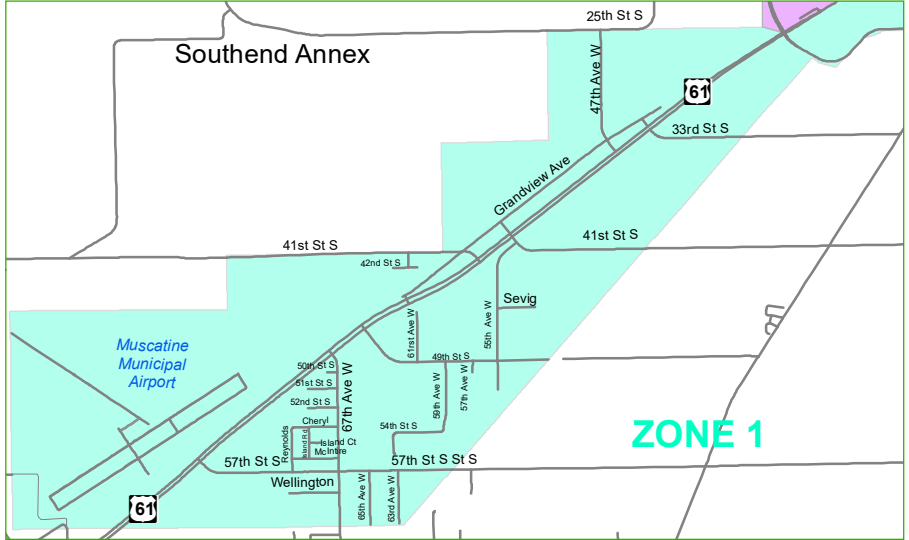

2019 LEAF PICKUP SCHEDULE City of Muscatine Public Works 263-8933

Ripley's
Mobile
Home
Park -
ZONE 7

- PROGRAM GUIDELINES**
- Avoid parking on the street on your scheduled leaf collection day.
 - **LEAF PILES BLOCKED BY CARS WILL NOT BE COLLECTED UNTIL CARS ARE MOVED.**
 - Do not mix trash, branches or other yard waste with your leaf piles.
 - **Snow and ice control will take priority. Leaf collection operations may be postponed.**

2019 SCHEDULE

First Pass	Second Pass	
Zone 8 - Oct. 14	Zone 8 - Oct. 25	Please have leaves out next to curb by 7AM on day of leaf pickup.
Zone 1 - Oct. 15	Zone 1 - Oct. 30	
Zone 2 - Oct. 16	Zone 2 - Nov. 4	Note: Leaf trucks may be working in zones prior to pickup day but will return on (or after) scheduled date.
Zone 3 - Oct. 17	Zone 3 - Nov. 7	
Zone 4 - Oct. 18	Zone 4 - Nov. 13	
Zone 5 - Oct. 21	Zone 5 - Nov. 18	
Zone 6 - Oct. 22	Zone 6 - Nov. 25	
Zone 7 - Oct. 23	Zone 7 - Nov. 28 Dec. 2	