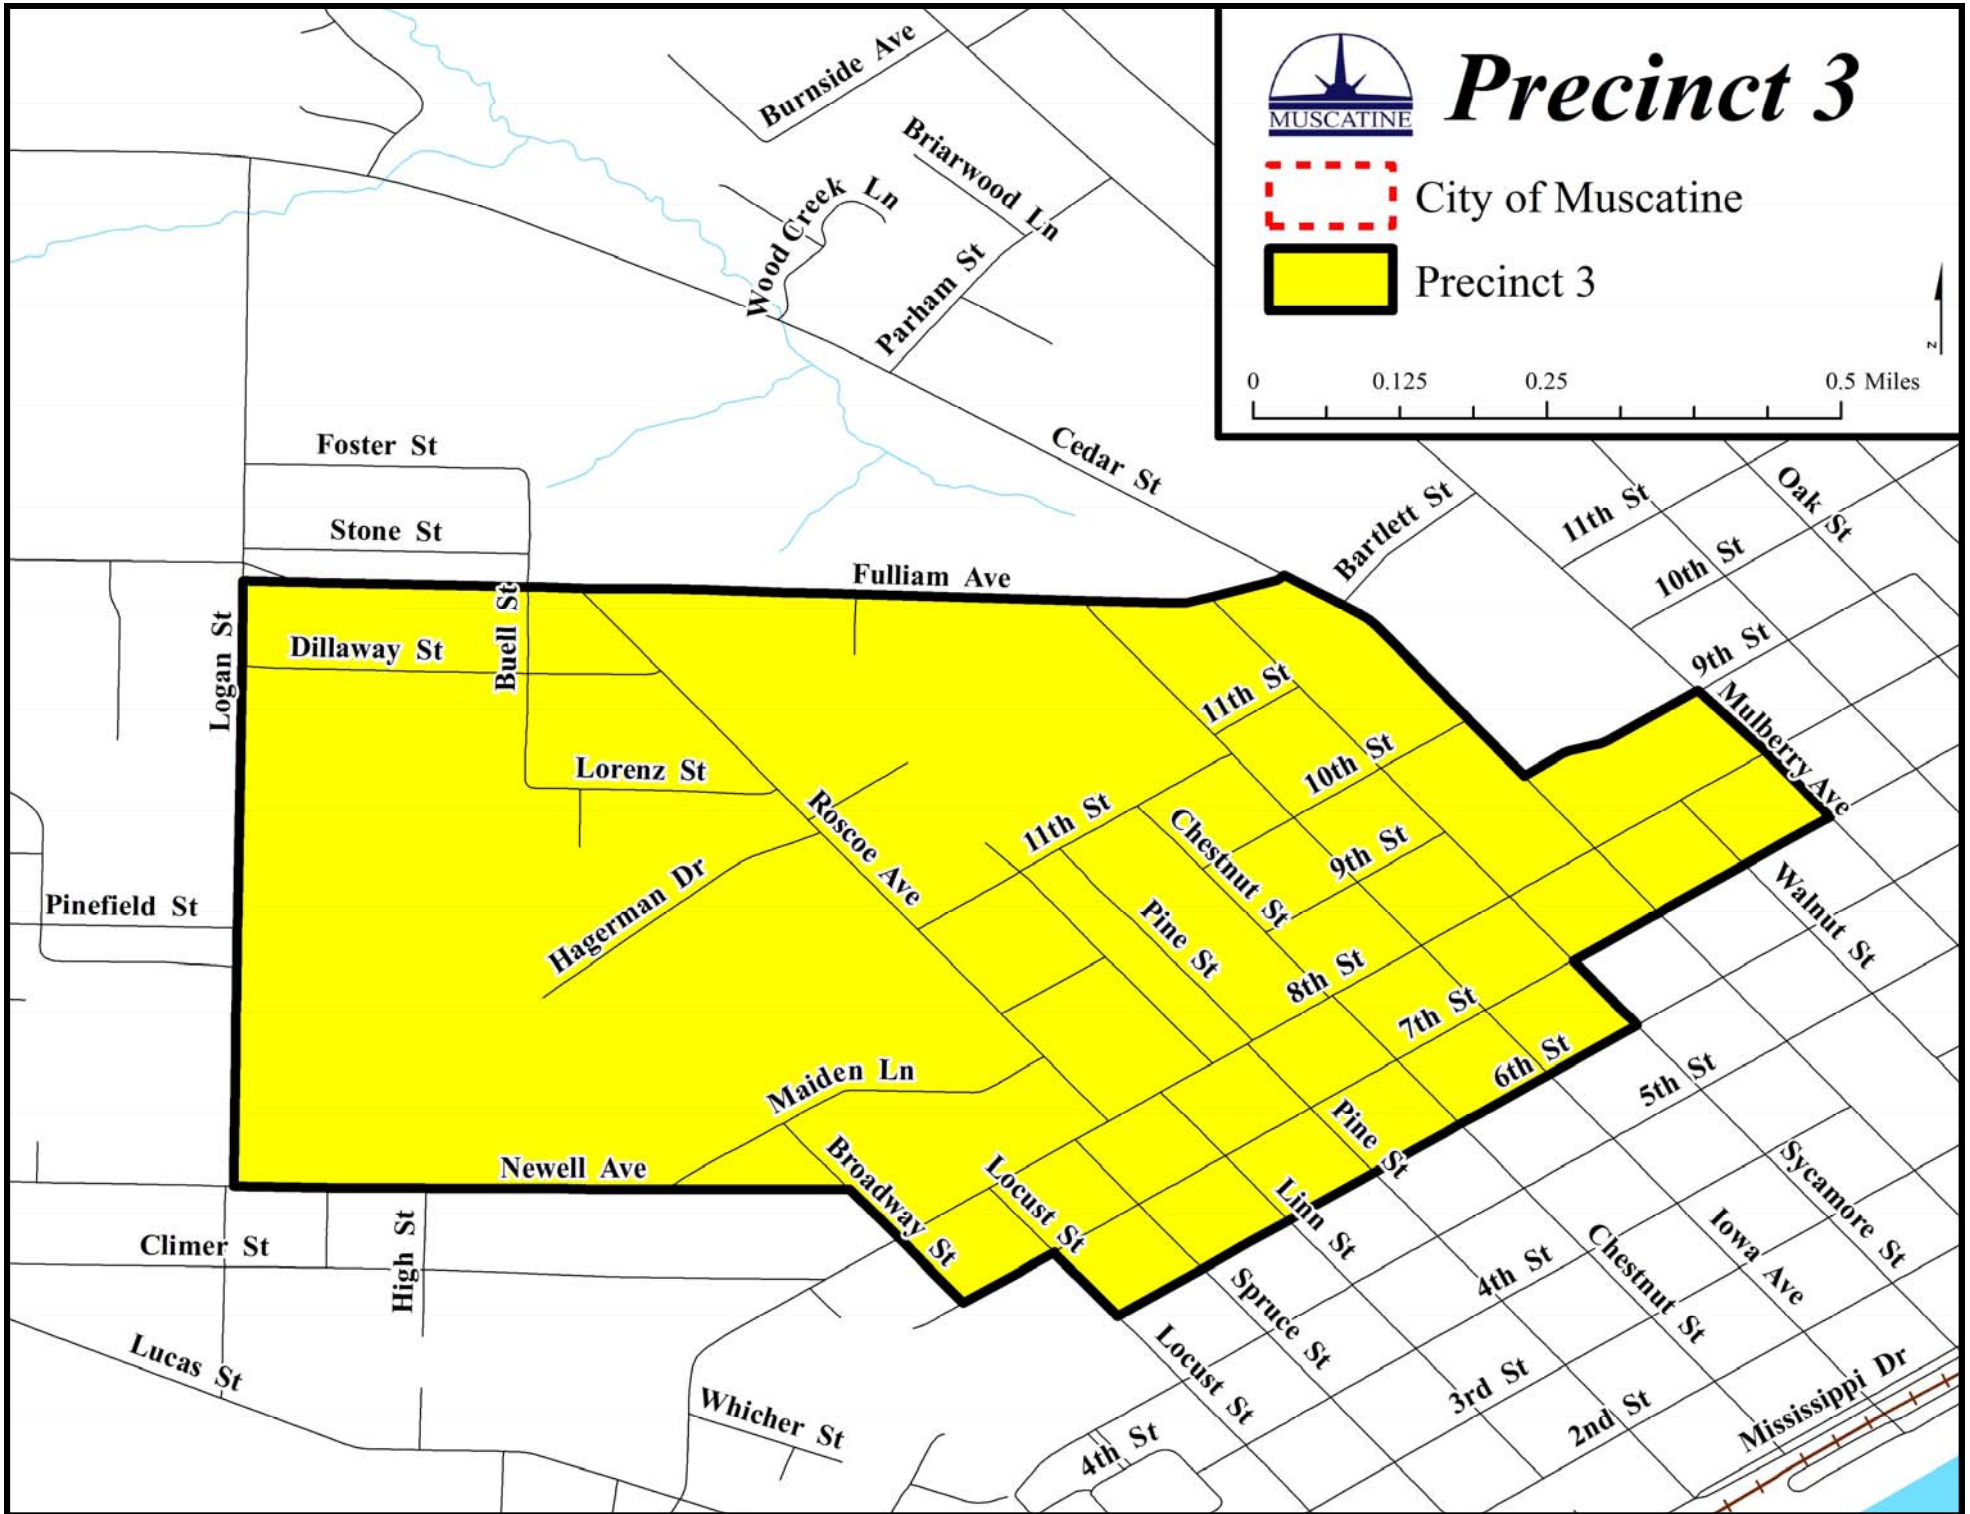

Ward 2

 City of Muscatine

 Ward 2

0 0.125 0.25 0.5 Miles

Precinct 3

City of Muscatine

Precinct 3

0 0.125 0.25 0.5 Miles

Precinct 4

City of Muscatine

Precinct 4

0 0.125 0.25 0.5 Miles