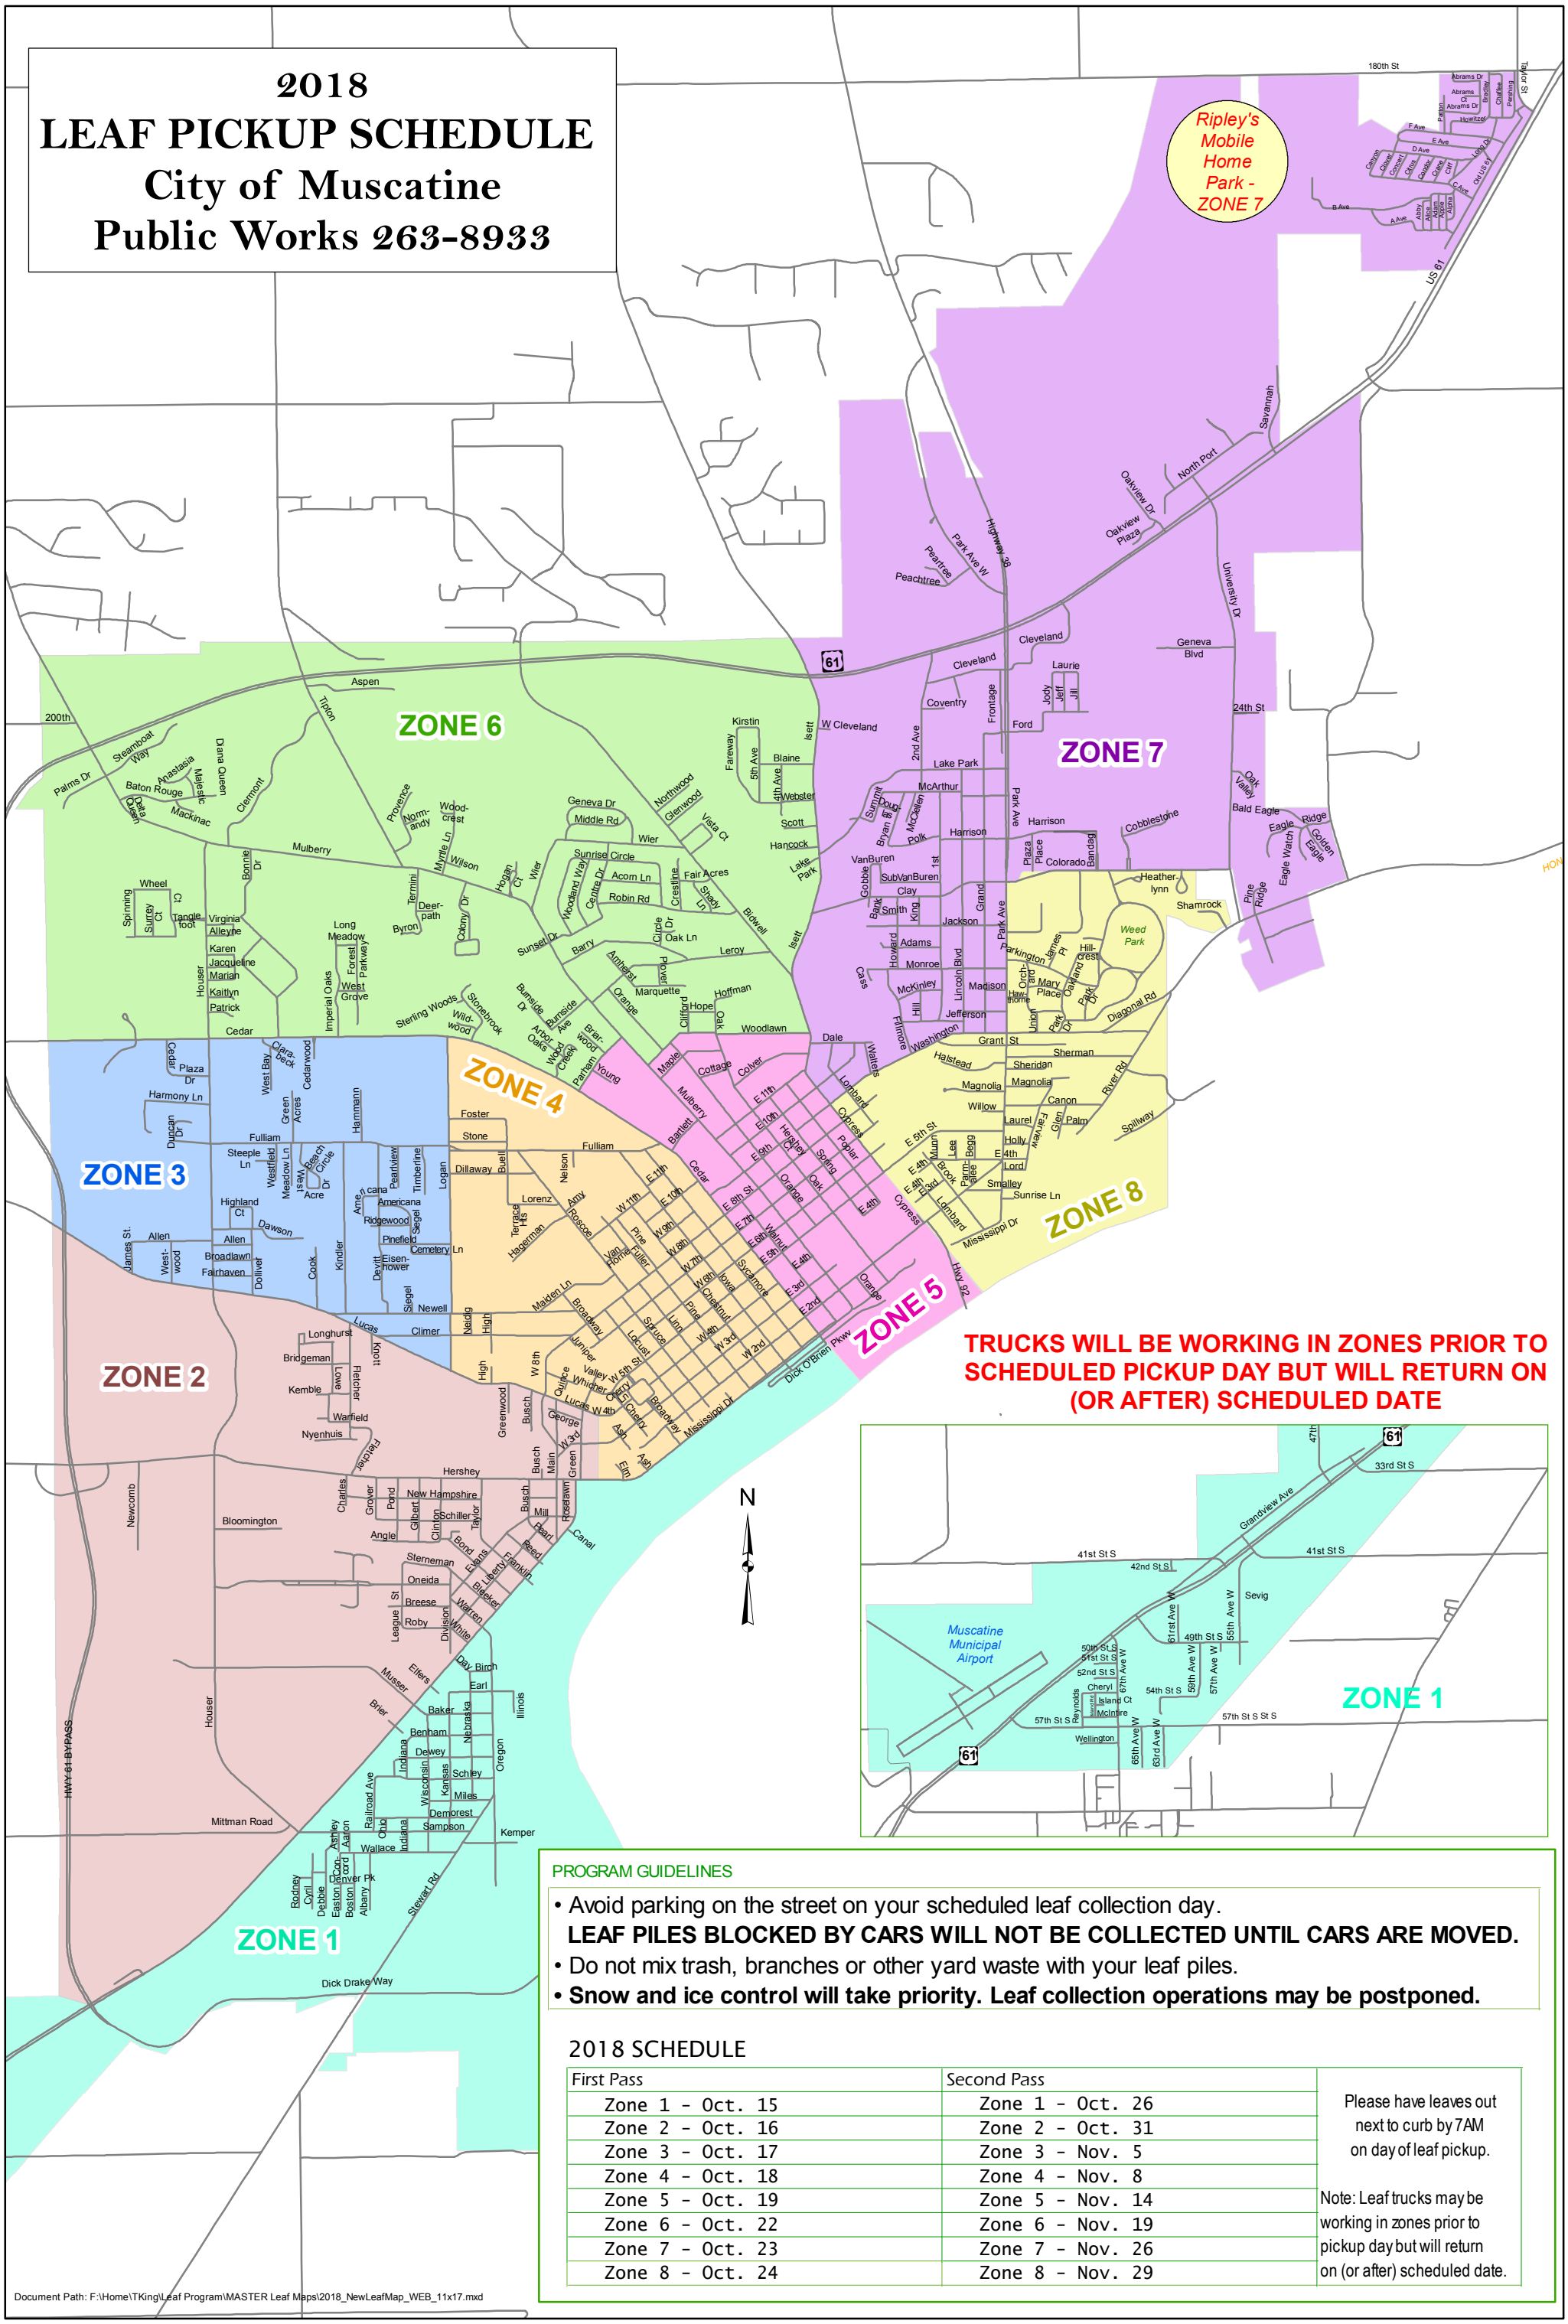

2018 LEAF PICKUP SCHEDULE

City of Muscatine Public Works 263-8933

Ripley's Mobile Home Park - ZONE 7

TRUCKS WILL BE WORKING IN ZONES PRIOR TO SCHEDULED PICKUP DAY BUT WILL RETURN ON (OR AFTER) SCHEDULED DATE

PROGRAM GUIDELINES

- Avoid parking on the street on your scheduled leaf collection day.
- **LEAF PILES BLOCKED BY CARS WILL NOT BE COLLECTED UNTIL CARS ARE MOVED.**
- Do not mix trash, branches or other yard waste with your leaf piles.
- **Snow and ice control will take priority. Leaf collection operations may be postponed.**

2018 SCHEDULE

First Pass	Second Pass	
Zone 1 - Oct. 15	Zone 1 - Oct. 26	Please have leaves out next to curb by 7AM on day of leaf pickup.
Zone 2 - Oct. 16	Zone 2 - Oct. 31	
Zone 3 - Oct. 17	Zone 3 - Nov. 5	Note: Leaf trucks may be working in zones prior to pickup day but will return on (or after) scheduled date.
Zone 4 - Oct. 18	Zone 4 - Nov. 8	
Zone 5 - Oct. 19	Zone 5 - Nov. 14	
Zone 6 - Oct. 22	Zone 6 - Nov. 19	
Zone 7 - Oct. 23	Zone 7 - Nov. 26	
Zone 8 - Oct. 24	Zone 8 - Nov. 29	