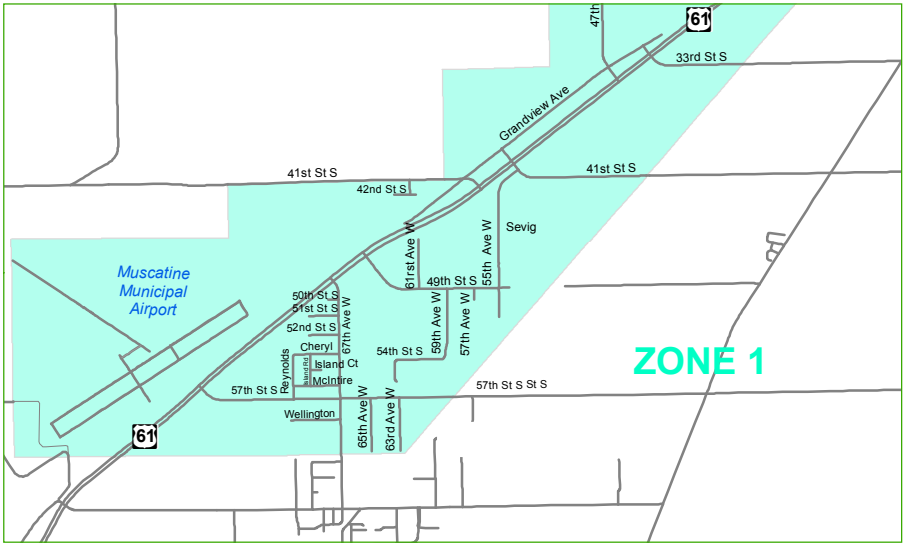

2018 LEAF PICKUP SCHEDULE

City of Muscatine Public Works 263-8933

Ripley's Mobile Home Park - ZONE 7

TRUCKS WILL BE WORKING IN ZONES PRIOR TO SCHEDULED PICKUP DAY BUT WILL RETURN ON (OR AFTER) SCHEDULED DATE

PROGRAM GUIDELINES

- Avoid parking on the street on your scheduled leaf collection day.
- **LEAF PILES BLOCKED BY CARS WILL NOT BE COLLECTED UNTIL CARS ARE MOVED.**
- Do not mix trash, branches or other yard waste with your leaf piles.
- **Snow and ice control will take priority. Leaf collection operations may be postponed.**

2018 SCHEDULE

First Pass	Second Pass	
Zone 1 - Oct. 15	Zone 1 - Oct. 26	Please have leaves out next to curb by 7AM on day of leaf pickup.
Zone 2 - Oct. 16	Zone 2 - Oct. 31	
Zone 3 - Oct. 17	Zone 3 - Nov. 5	Note: Leaf trucks may be working in zones prior to pickup day but will return on (or after) scheduled date.
Zone 4 - Oct. 18	Zone 4 - Nov. 8	
Zone 5 - Oct. 19	Zone 5 - Nov. 14	
Zone 6 - Oct. 22	Zone 6 - Nov. 19	
Zone 7 - Oct. 23	Zone 7 - Nov. 26	
Zone 8 - Oct. 24	Zone 8 - Nov. 29	