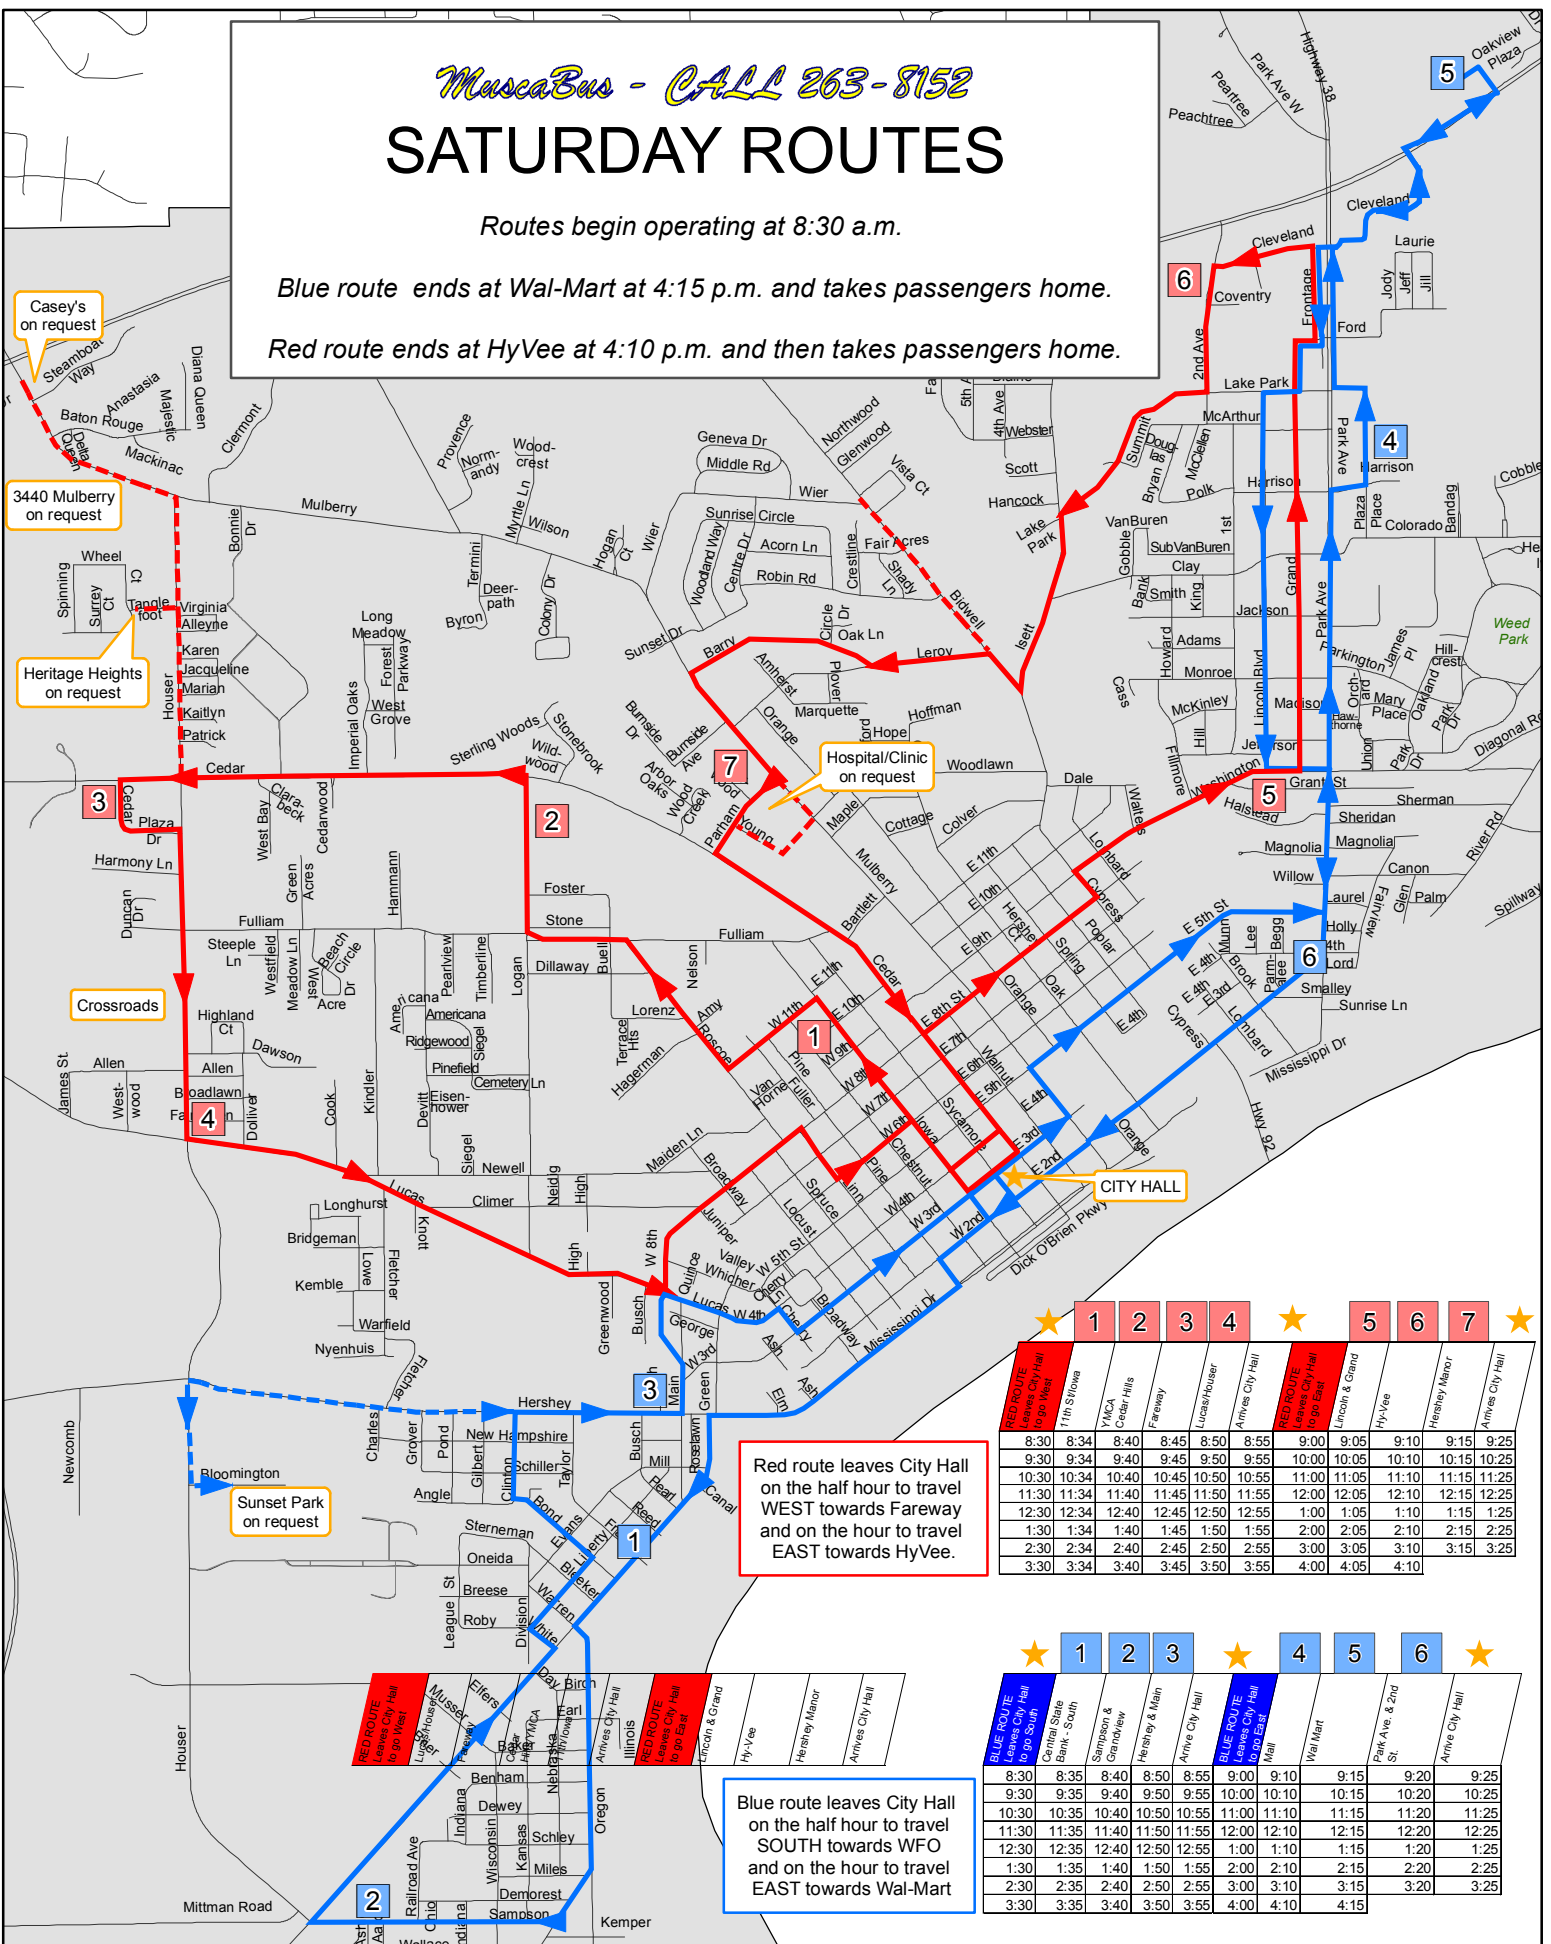

MuscaBus - CALL 263-8152

SATURDAY ROUTES

Routes begin operating at 8:30 a.m.

Blue route ends at Wal-Mart at 4:15 p.m. and takes passengers home.

Red route ends at HyVee at 4:10 p.m. and then takes passengers home.

- Casey's on request
- 3440 Mulberry on request
- Heritage Heights on request

Red route leaves City Hall on the half hour to travel WEST towards Fareway and on the hour to travel EAST towards HyVee.

Blue route leaves City Hall on the half hour to travel SOUTH towards WFO and on the hour to travel EAST towards Wal-Mart

★ 1		2		3		4		★ 5		6		7		★	
RED ROUTE	Leaves City Hall	1st St	Fareway	Lucas	Amves City Hall	RED ROUTE	Leaves City Hall	Lincoln & Grand	HyVee	Heritage Manor	Amves City Hall				
8:30	8:34	8:40	8:45	8:50	8:55	9:00	9:05	9:10	9:15	9:15	9:25				
9:30	9:34	9:40	9:45	9:50	9:55	10:00	10:05	10:10	10:15	10:15	10:25				
10:30	10:34	10:40	10:45	10:50	10:55	11:00	11:05	11:10	11:15	11:15	11:25				
11:30	11:34	11:40	11:45	11:50	11:55	12:00	12:05	12:10	12:15	12:15	12:25				
12:30	12:34	12:40	12:45	12:50	12:55	1:00	1:05	1:10	1:15	1:15	1:25				
1:30	1:34	1:40	1:45	1:50	1:55	2:00	2:05	2:10	2:15	2:15	2:25				
2:30	2:34	2:40	2:45	2:50	2:55	3:00	3:05	3:10	3:15	3:15	3:25				
3:30	3:34	3:40	3:45	3:50	3:55	4:00	4:05	4:10							

★ 1		2		3		★ 4		5		6		★	
BLUE ROUTE	Leaves City Hall	Central State	Sampson & Grandview	Heritage & Main	Amves City Hall	BLUE ROUTE	Leaves City Hall	Wal-Mart	Park Ave & 2nd St	Amves City Hall			
8:30	8:35	8:40	8:50	8:55	9:00	9:10	9:15	9:20	9:20	9:25			
9:30	9:35	9:40	9:50	9:55	10:00	10:10	10:15	10:20	10:20	10:25			
10:30	10:35	10:40	10:50	10:55	11:00	11:10	11:15	11:20	11:20	11:25			
11:30	11:35	11:40	11:50	11:55	12:00	12:10	12:15	12:20	12:20	12:25			
12:30	12:35	12:40	12:50	12:55	1:00	1:10	1:15	1:20	1:20	1:25			
1:30	1:35	1:40	1:50	1:55	2:00	2:10	2:15	2:20	2:20	2:25			
2:30	2:35	2:40	2:50	2:55	3:00	3:10	3:15	3:20	3:20	3:25			
3:30	3:35	3:40	3:50	3:55	4:00	4:10	4:15						