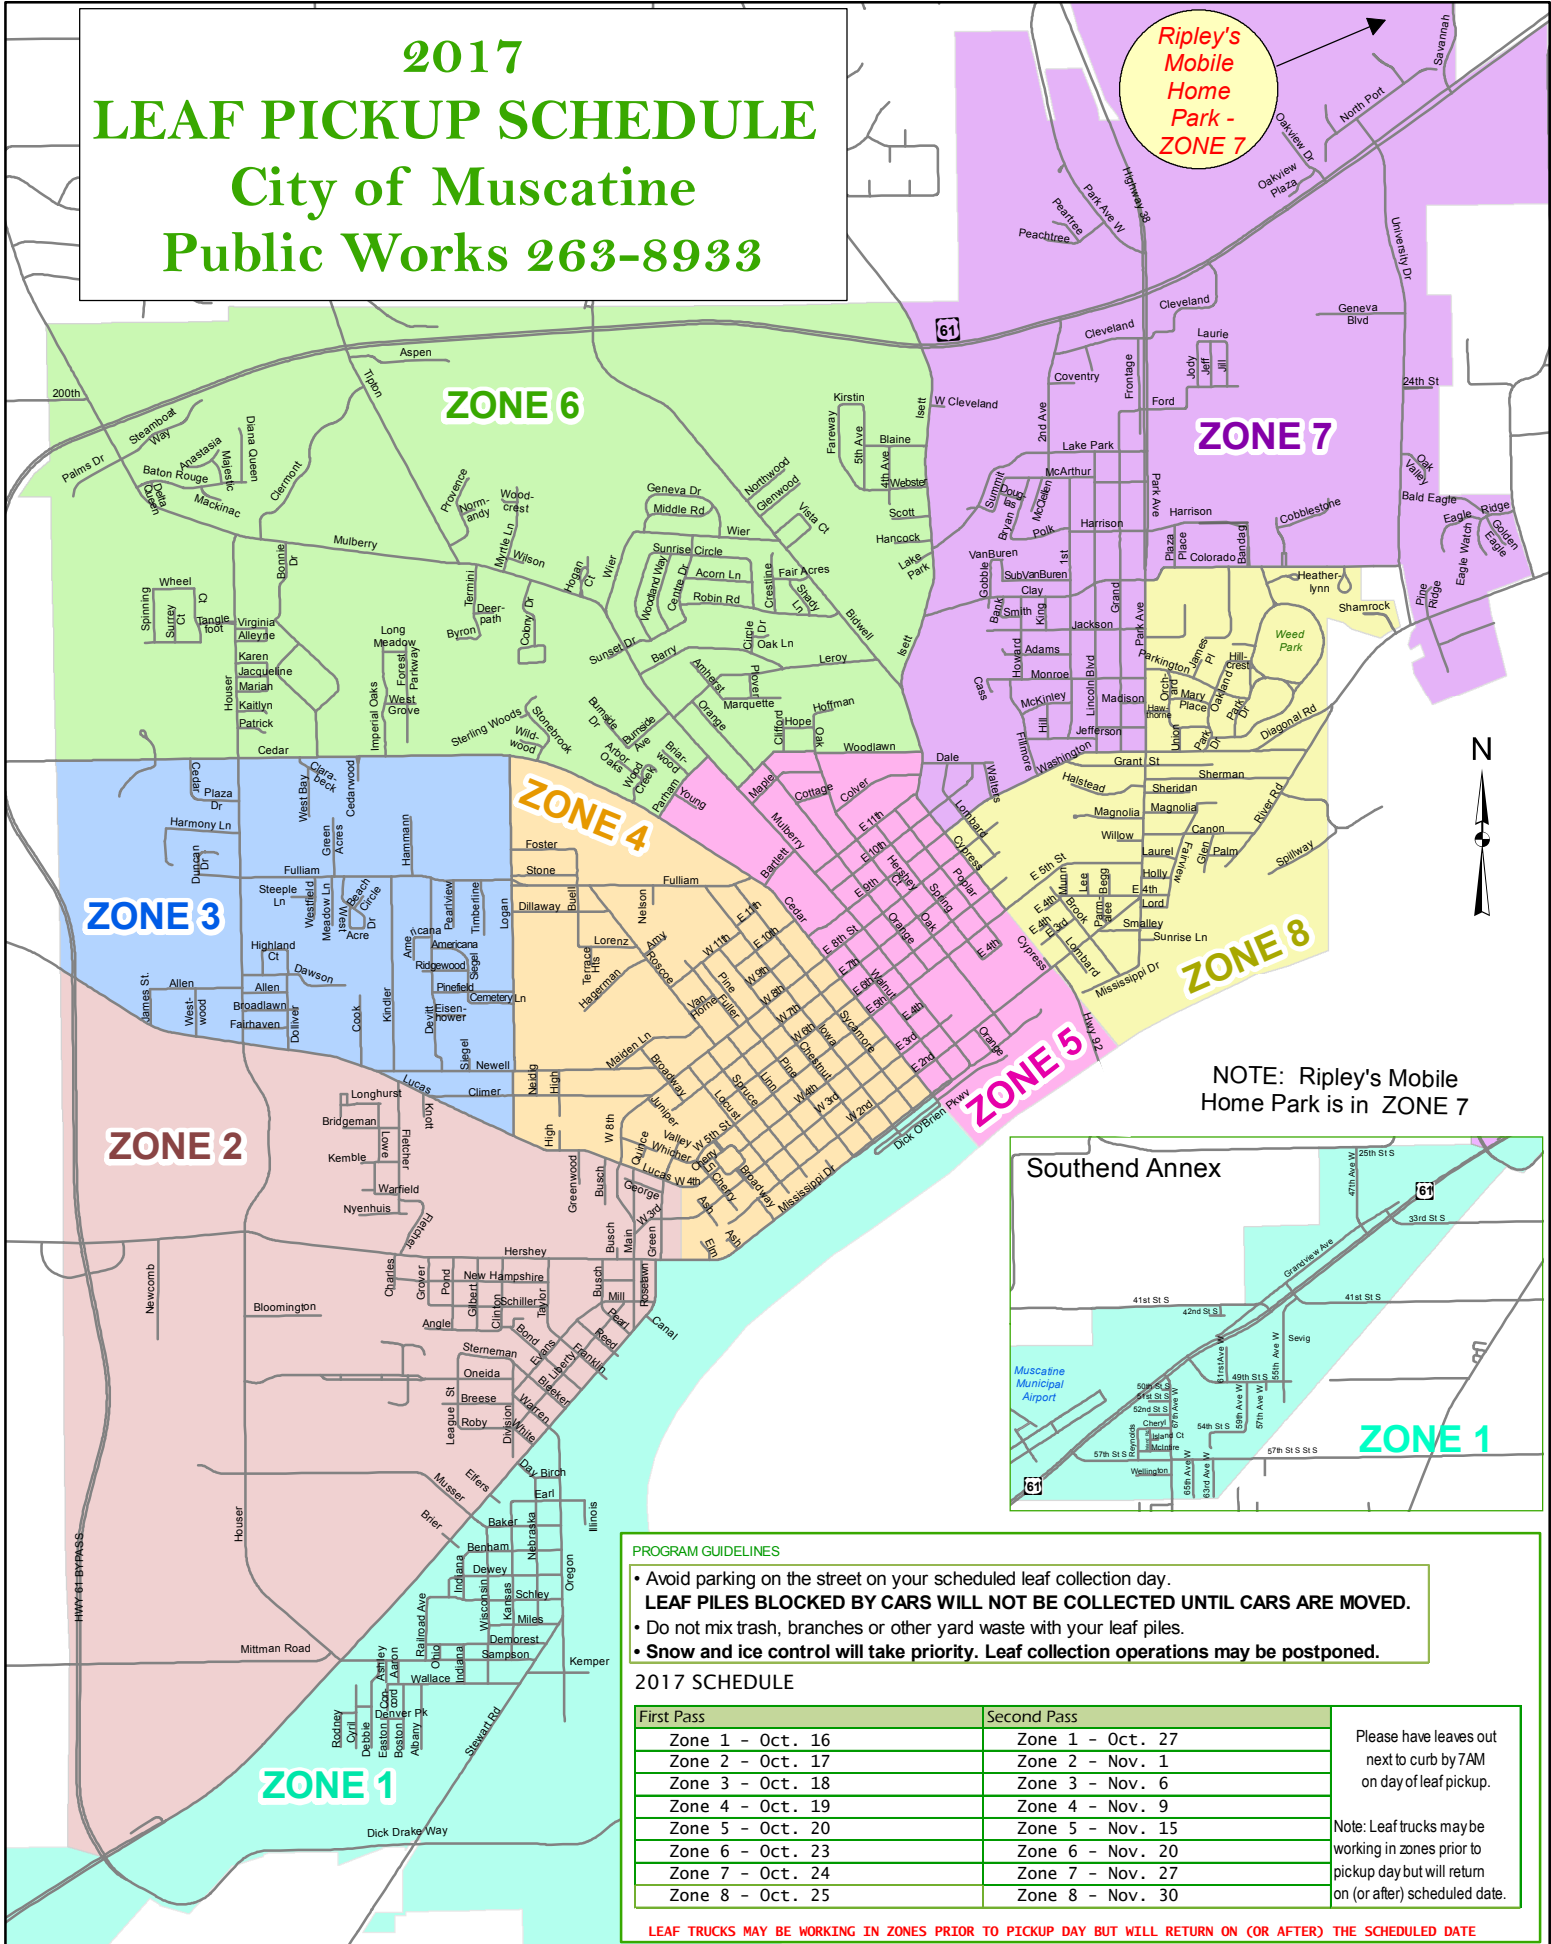

2017 LEAF PICKUP SCHEDULE

City of Muscatine

Public Works 263-8933

Ripley's Mobile Home Park - ZONE 7

NOTE: Ripley's Mobile Home Park is in ZONE 7

- PROGRAM GUIDELINES**
- Avoid parking on the street on your scheduled leaf collection day.
 - **LEAF PILES BLOCKED BY CARS WILL NOT BE COLLECTED UNTIL CARS ARE MOVED.**
 - Do not mix trash, branches or other yard waste with your leaf piles.
 - **Snow and ice control will take priority. Leaf collection operations may be postponed.**

2017 SCHEDULE

First Pass	Second Pass	
Zone 1 - Oct. 16	Zone 1 - Oct. 27	Please have leaves out next to curb by 7AM on day of leaf pickup. Note: Leaf trucks may be working in zones prior to pickup day but will return on (or after) scheduled date.
Zone 2 - Oct. 17	Zone 2 - Nov. 1	
Zone 3 - Oct. 18	Zone 3 - Nov. 6	
Zone 4 - Oct. 19	Zone 4 - Nov. 9	
Zone 5 - Oct. 20	Zone 5 - Nov. 15	
Zone 6 - Oct. 23	Zone 6 - Nov. 20	
Zone 7 - Oct. 24	Zone 7 - Nov. 27	
Zone 8 - Oct. 25	Zone 8 - Nov. 30	

LEAF TRUCKS MAY BE WORKING IN ZONES PRIOR TO PICKUP DAY BUT WILL RETURN ON (OR AFTER) THE SCHEDULED DATE