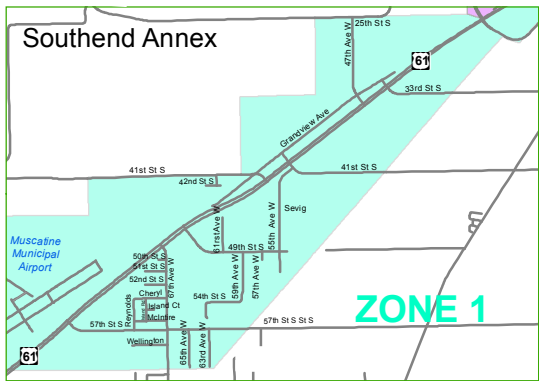

2017 LEAF PICKUP SCHEDULE

City of Muscatine

Public Works 263-8933

Ripley's Mobile Home Park - ZONE 7

NOTE: Ripley's Mobile Home Park is in ZONE 7

- PROGRAM GUIDELINES**
- Avoid parking on the street on your scheduled leaf collection day.
 - **LEAF PILES BLOCKED BY CARS WILL NOT BE COLLECTED UNTIL CARS ARE MOVED.**
 - Do not mix trash, branches or other yard waste with your leaf piles.
 - **Snow and ice control will take priority. Leaf collection operations may be postponed.**

2017 SCHEDULE

First Pass	Second Pass	
Zone 1 - Oct. 16	Zone 1 - Oct. 27	Please have leaves out next to curb by 7AM on day of leaf pickup. Note: Leaf trucks may be working in zones prior to pickup day but will return on (or after) scheduled date.
Zone 2 - Oct. 17	Zone 2 - Nov. 1	
Zone 3 - Oct. 18	Zone 3 - Nov. 6	
Zone 4 - Oct. 19	Zone 4 - Nov. 9	
Zone 5 - Oct. 20	Zone 5 - Nov. 15	
Zone 6 - Oct. 23	Zone 6 - Nov. 20	
Zone 7 - Oct. 24	Zone 7 - Nov. 27	
Zone 8 - Oct. 25	Zone 8 - Nov. 30	